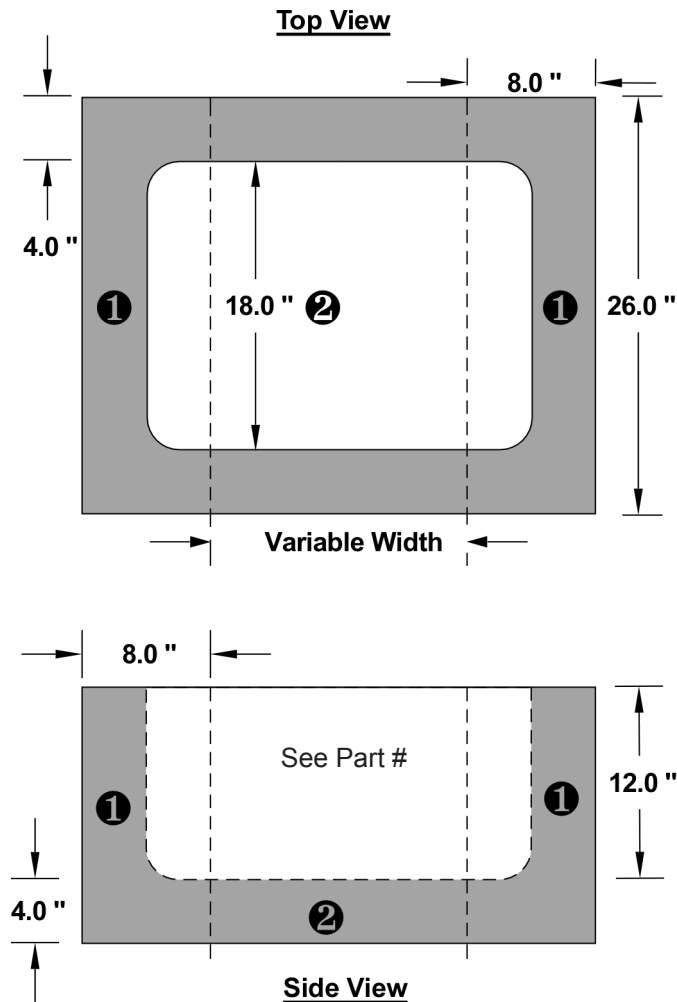

AZS Furnace Liner

| Glass Capacity for Corhart AZS Liner | | | |
|---|--------|-------------------------|-------------------------------|
| Position | Part # | Est. Capacity (Cu. Ft.) | Est. Capacity (lbs. of Glass) |
| 1 | 101-8 | | |
| 2 | 101-12 | 2.404 | 400 |
| 2 | 101-16 | 2.706 | 480 |
| 2 | 101-22 | 3.7 | 600 |
| 2 | 101-24 | 5 | 800 |
| Estimate includes shipping and delivery to your door. Pricing does not include customs charge which can be as much as \$300 to \$400. | | | |